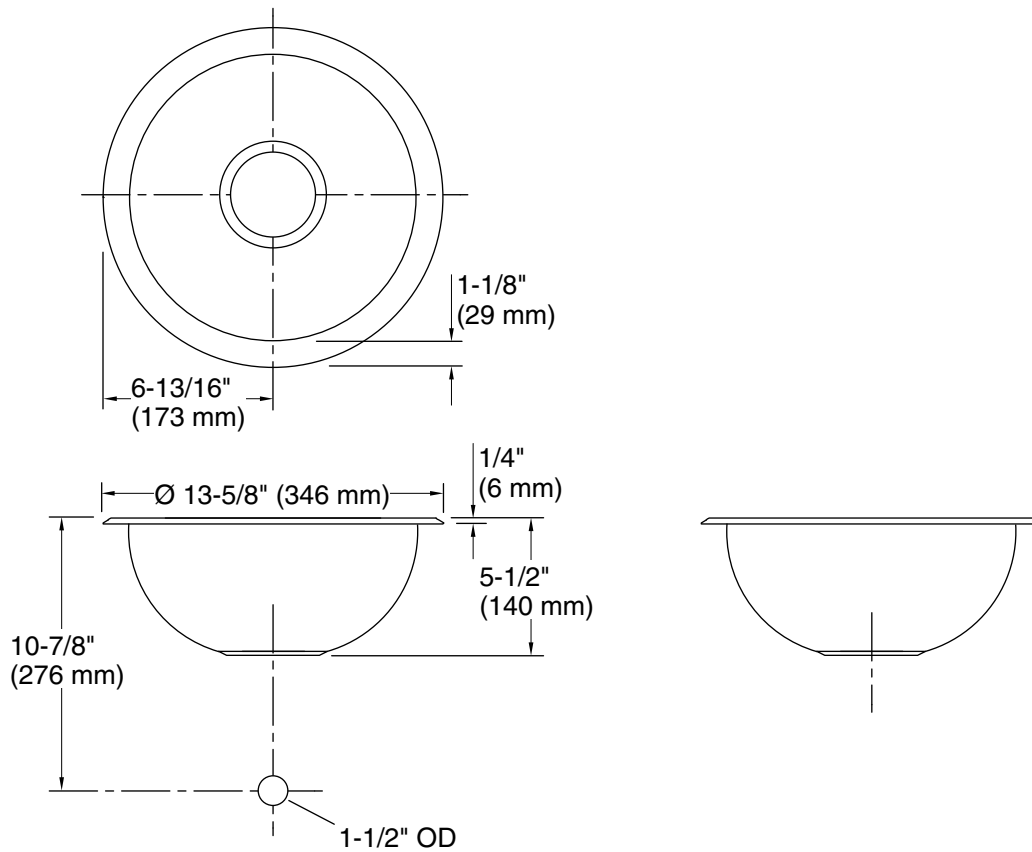

**Undertone®**  
13-3/4" undermount single-bowl kitchen sink  
**K-3339**

**Features**

- 18" (457 mm) minimum base cabinet width
- Single bowl
- 5-1/4" depth
- Includes installation hardware
- Small size fits compact spaces

## Technical Information

All product dimensions are nominal.

Bowl configuration: Single

Min. base cabinet width: 18" (457 mm)

Bowl area (Only): Bowl depth: 5-1/4" (133 mm)

Drain hole: 3-5/8" (92 mm)

Template: 111578-7, required, included