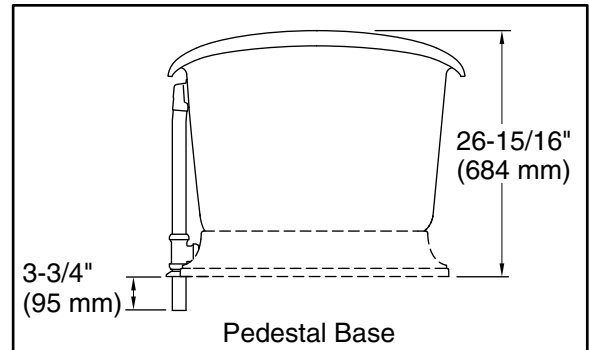

| | | |
|---|---|-------|
|  | 0 | White |
|---|---|-------|

Technical Information

All product dimensions are nominal.

| | |
|---------------------|---|
| Drain location: | Center |
| Basin area, bottom: | 48-15/16" x 24-3/4" (1243 mm x 629 mm) |
| Basin area, top: | 58-11/16" x 27-13/16" (1491 mm x 706 mm) |
| Weight: | 396.2 lbs (179.7 kg) |
| Minimum floor load: | 90 lbs/ft ² (439.4 kg/m ²) |
| Water depth: | 14-3/8" (366 mm) |
| Water capacity: | 90 gal (340.7 L) |
| Template: | 1344921-7, not required, included |