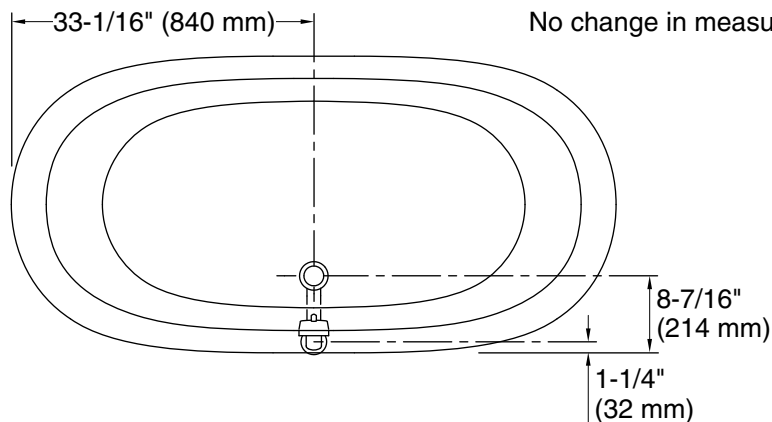

| | | |
|---|---|-------|
|  | 0 | White |
|---|---|-------|

Technical Information

All product dimensions are nominal.

| | |
|---------------------|---|
| Drain location: | Center |
| Basin area, bottom: | 48-15/16" x 24-3/4" (1243 mm x 629 mm) |
| Basin area, top: | 58-11/16" x 27-13/16" (1491 mm x 706 mm) |
| Weight: | 396.2 lbs (179.7 kg) |
| Minimum floor load: | 90 lbs/ft ² (439.4 kg/m ²) |
| Water depth: | 14-3/8" (366 mm) |
| Water capacity: | 90 gal (340.7 L) |
| Template: | 1344921-7, not required, included |