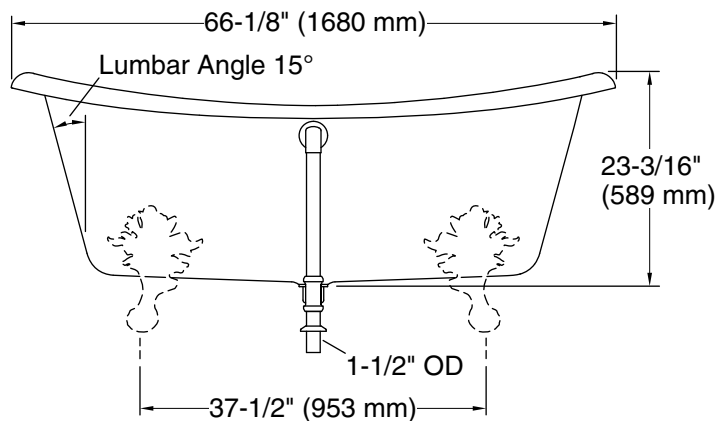

| | | |
|---|---|-------|
|  | 0 | White |
|---|---|-------|

Technical Information

All product dimensions are nominal.

| | |
|---------------------|---|
| Drain location: | Center |
| Basin area, bottom: | 48-15/16" x 24-3/4" (1243 mm x 629 mm) |
| Basin area, top: | 58-11/16" x 27-13/16" (1491 mm x 706 mm) |
| Weight: | 396.2 lbs (179.7 kg) |
| Minimum floor load: | 90 lbs/ft ² (439.4 kg/m ²) |
| Water depth: | 14-3/8" (366 mm) |
| Water capacity: | 90 gal (340.7 L) |
| Template: | 1344921-7, not required, included |