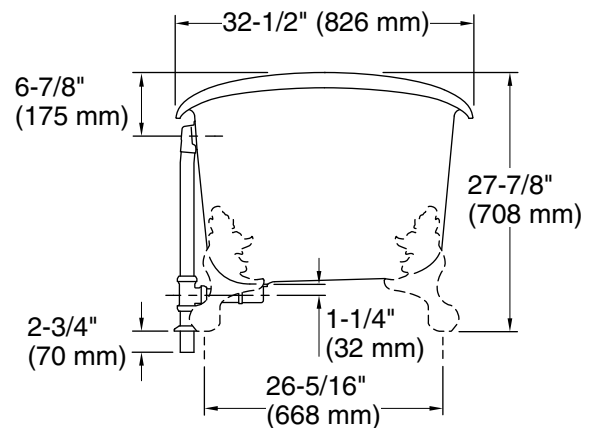

| | | |
|---|---|-------|
|  | 0 | White |
|---|---|-------|

Technical Information

All product dimensions are nominal.

| | |
|---------------------|---|
| Drain location: | Center |
| Basin area, bottom: | 48-15/16" x 24-3/4" (1243 mm x 629 mm) |
| Basin area, top: | 58-11/16" x 27-13/16" (1491 mm x 706 mm) |
| Weight: | 396.2 lbs (179.7 kg) |
| Minimum floor load: | 90 lbs/ft ² (439.4 kg/m ²) |
| Water depth: | 14-3/8" (366 mm) |
| Water capacity: | 90 gal (340.7 L) |
| Template: | 1344921-7, not required, included |

Notes

Measure your actual product for rough-in details.

Install this product according to the installation instructions.

The hot water supply should be 70% of the capacity of the bath or greater. Installations will vary.