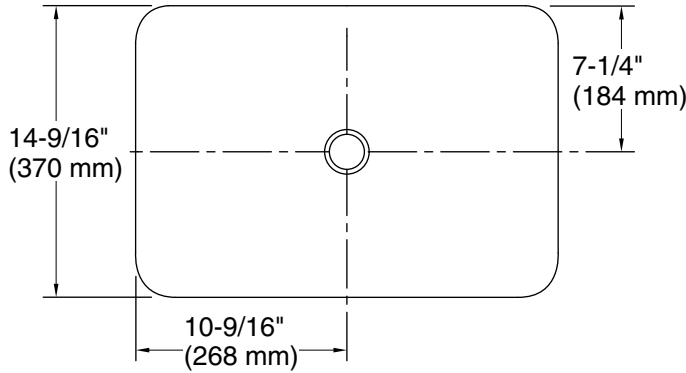

Dutchmaster Midnight Floral™ Carillon®

21-1/4" rectangular drop-in bathroom sink, no overflow
K-30334-DM2

Recommended ADA Installation