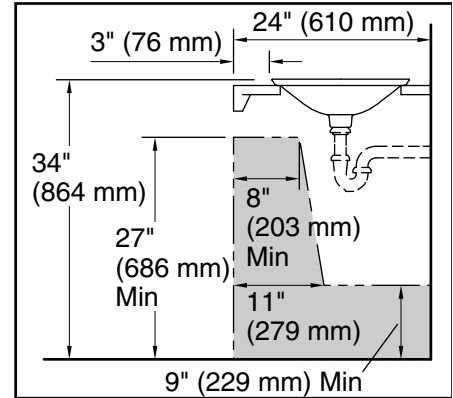

Dutchmaster Midnight Floral™ Carillon®

21-1/4" rectangular drop-in bathroom sink, no overflow
K-30334-DM2

Recommended ADA Installation