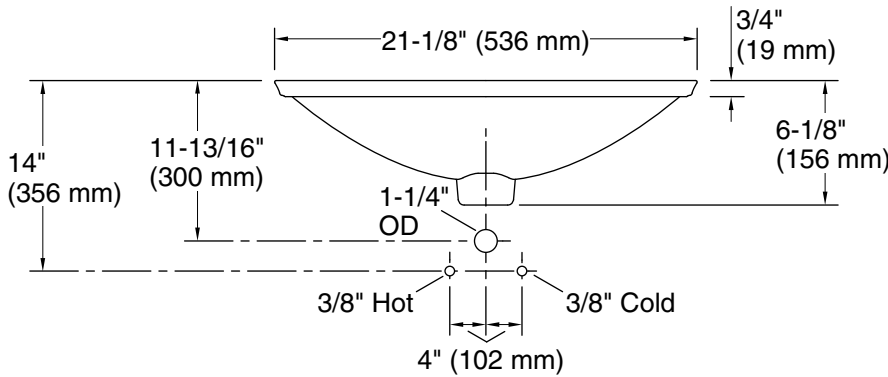

Standard Installation