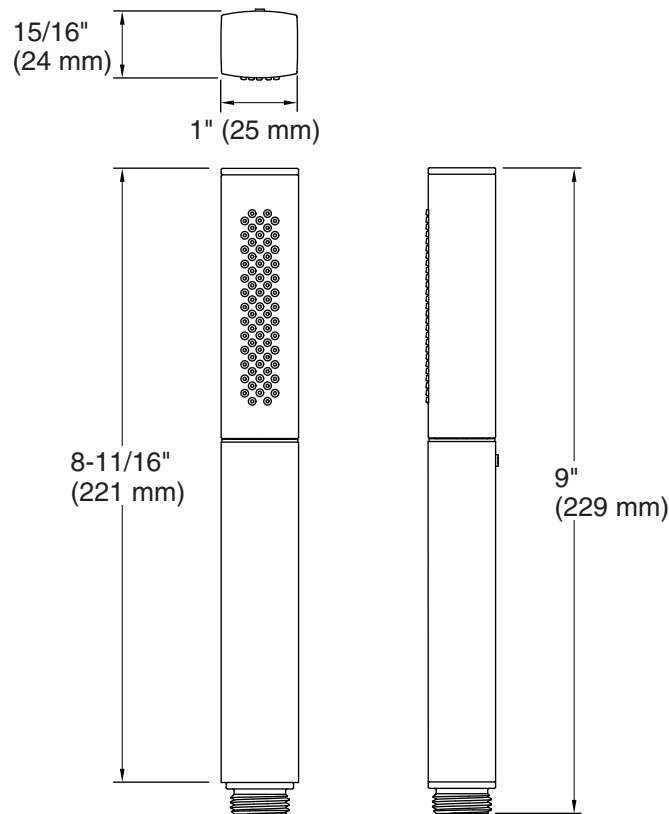

Features

- Multifunction handshower offers full coverage and targeted massage spray settings
- Ergonomic design is comfortable and easy to grip
- MasterClean™ sprayface features an easy-to-clean surface that withstands mineral buildup
- 2.5 gpm (9.5 lpm) maximum flow rate

Material

- KOHLER finishes resist corrosion and tarnishing

Installation

- Bracket or sidebar required for wall-mount installation
- Deck-mount holder required for deck-mount installation

Codes/Standards

ASME A112.18.1/CSA B125.1
DOE - Energy Policy Act 1992

KOHLER® Faucet Lifetime Limited Warranty

See website for detailed warranty information.

Technical Information

All product dimensions are nominal.

Handshower:

Rated maximum flow: 2.5 gal/min (9.5 l/min)

Notes