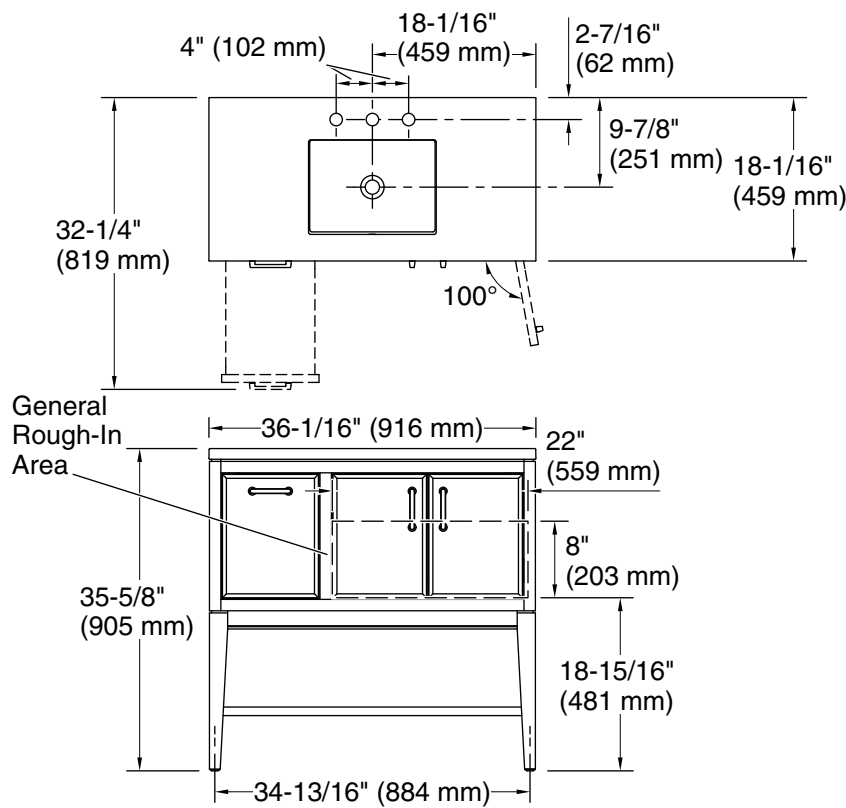

Features

- One full-extension 12¾" (325 mm) drawer with soft-close side-mount slides.
- Three-way adjustable soft-close door hinges with 100° opening capability for easy cabinet access.
- 18" (457 mm) cabinet interior provides ample storage space.
- Finish-matched cabinet interior offers generous clearance for plumbing.
- Quartz vanity top adds beauty and long-lasting durability.
- Customize your storage with optional accessories such as floor liners, drawer organizers, and perfectly sized containers (sold separately).
- Coordinates with K-33584 upgraded hardware finishes, K-25816 quartz backsplash, and K-25819 quartz side splash (sold separately).

Recommended Products/Accessories

- K-25816 4" x 36" quartz backsplash
- K-25819 4" x 17.25" quartz side splash
- K-33582-ASB 70" x 24" linen tower
- K-33583-ASB 28" x 24" wall cabinet
- K-33584 5" cabinet pull
- K-33585 Drawer organizer set
- K-33586 Drawer organizer with lid
- K-33587 Divided drawer organizer
- K-33588 Makeup display tray and organizer
- K-27933 Cabinet drawer appliance organizer
- K-27935 Protective floor liner for 36" cabinet

Color	Code	Description
	0	White
	1WX	

Waste Pipe Location Information

Technical Information

All product dimensions are nominal.

Notes

Install this product according to the installation instructions.