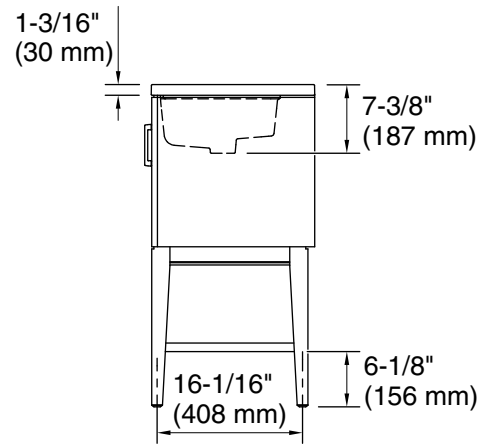

Features

- One full-extension 12¾" (325 mm) drawer with soft-close side-mount slides.
- Three-way adjustable soft-close door hinges with 100° opening capability for easy cabinet access.
- 18" (457 mm) cabinet interior provides ample storage space.
- Finish-matched cabinet interior offers generous clearance for plumbing.
- Quartz vanity top adds beauty and long-lasting durability.
- Customize your storage with optional accessories such as floor liners, drawer organizers, and perfectly sized containers (sold separately).
- Coordinates with K-33584 upgraded hardware finishes, K-25816 quartz backsplash, and K-25819 quartz side splash (sold separately).

Color	Code	Description
	0	White
	1WX	

Waste Pipe Location Information

Technical Information

All product dimensions are nominal.

Notes

Install this product according to the installation instructions.