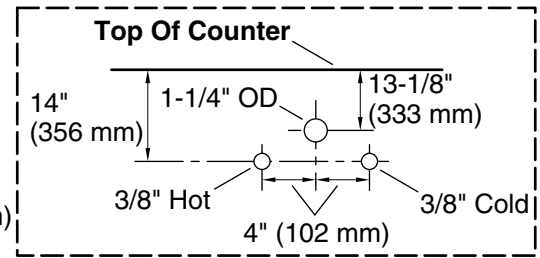

Features

- One full-extension 12¾" (325 mm) drawer with soft-close side-mount slides.
- Three-way adjustable soft-close door hinges with 100° opening capability for easy cabinet access.
- 18" (457 mm) cabinet interior provides ample storage space.
- Finish-matched cabinet interior offers generous clearance for plumbing.
- Quartz vanity top adds beauty and long-lasting durability.
- Customize your storage with optional accessories such as floor liners, drawer organizers, and perfectly sized containers (sold separately).
- Coordinates with K-33584 upgraded hardware finishes, K-25816 quartz backsplash, and K-25819 quartz side splash (sold separately).

Color	Code	Description
	0	White
	1WX	

Waste Pipe Location Information

Technical Information

All product dimensions are nominal.

Notes

Install this product according to the installation instructions.