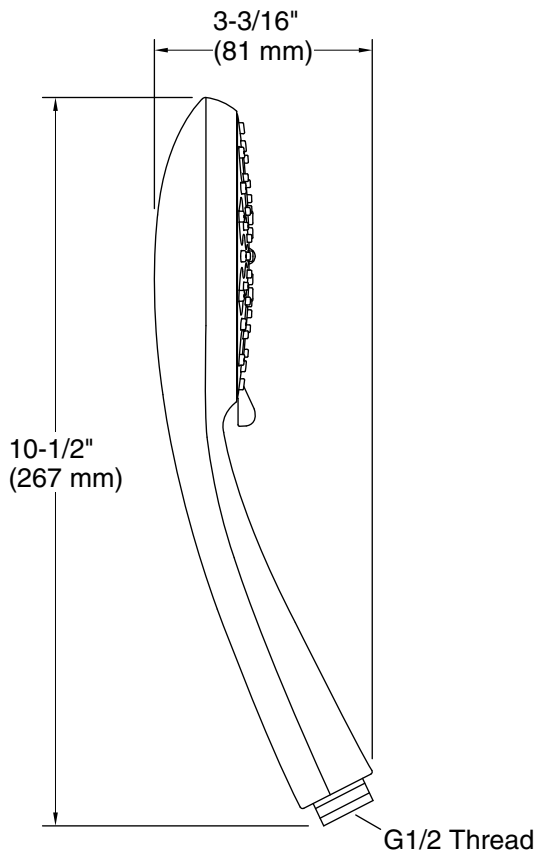

Technical Information

All product dimensions are nominal.

Handshower:

Rated maximum flow: 1.5 gal/min (5.7 l/min)

Notes

Install this product according to the installation instructions.

Plumbing codes require approved backflow prevention devices to be installed in-line to handshowers. Please consult with local plumbing officials.

Plumbing codes require an atmospheric vacuum breaker (such as Kohler Model K-9660) be installed in-line with handshowers. Please consult with local plumbing officials.

ADA, OBC, CSA B651 compliant when installed to the specific requirements of these regulations.