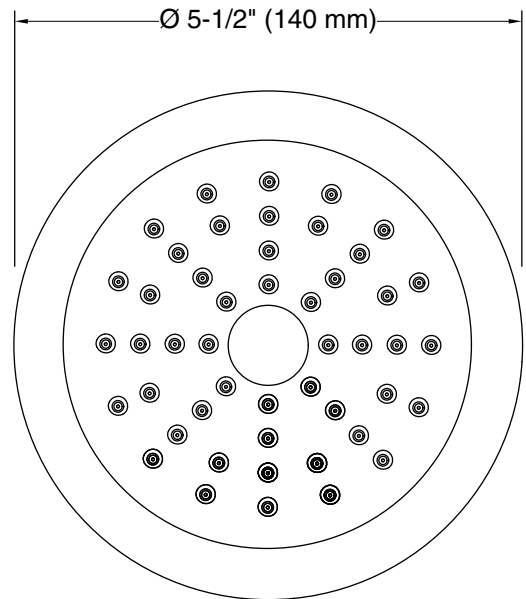

Features

- Single-function showerhead with 5-1/2" (140 mm) diameter sprayface
- Five-layer filtration system reduces scale buildup in your shower and includes an activated carbon filter to reduce impurities such as chlorine and heavy metals
- Recommend replacing filter every six months for optimum performance
- Integrated dial tracks suggested filter replacement date
- Filter easily slides out with a 30° turn of the sprayface
- Optimized sprayface minimizes wasteful overspray and increases cleaning and hair-rinsing performance
- Full coverage spray produces an encompassing spray ideal for everyday use
- MasterClean™ sprayface features an easy-to-clean surface that withstands mineral buildup and maximizes spray performance
- 1.75 gpm (6.6 lpm) maximum flow rate at 45 psi (3.1 bar)
- Box includes: Showerhead, one filter, wrench, sealant tape
- K-33632 replacement filters available (sold separately)

Material

- Premium material construction for durability and reliability

Installation

- 1/2 -14 NPT connection
- Shower arm and flange sold separately

Codes/Standards

ASME A112.18.1/CSA B125.1
DOE - Energy Policy Act 1992
EPA WaterSense®
California Energy Commission (CEC)
IAPMO Certification

Technical Information

All product dimensions are nominal.

Showerhead/Body Spray:

Rated maximum flow: 1.75 gal/min (6.6 l/min)

Notes

For use with automatic compensating valves rated at 1.4 gal/min (5.3 l/min) or less.