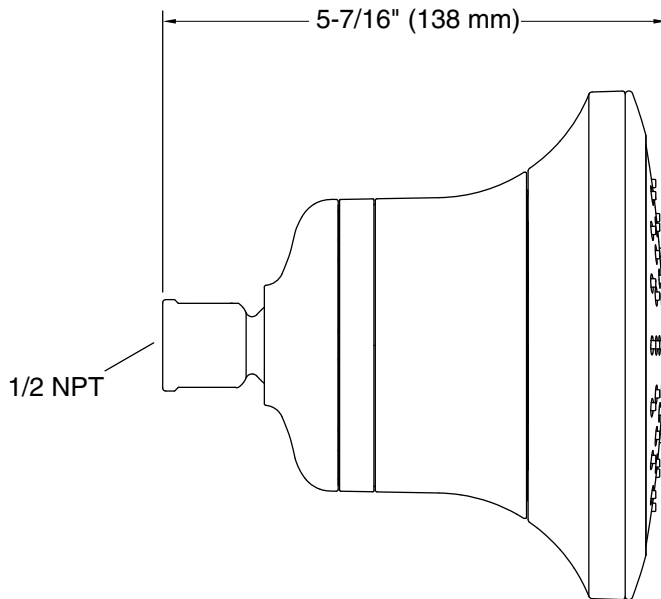

Features

- Single-function showerhead with 5-1/2" (140 mm) diameter sprayface
- Five-layer filtration system reduces scale buildup in your shower and includes an activated carbon filter to reduce impurities such as chlorine and heavy metals
- Recommend replacing filter every six months for optimum performance
- Integrated dial tracks suggested filter replacement date
- Filter easily slides out with a 30° turn of the sprayface
- Optimized sprayface minimizes wasteful overspray and increases cleaning and hair-rinsing performance
- Full coverage spray produces an encompassing spray ideal for everyday use
- MasterClean™ sprayface features an easy-to-clean surface that withstands mineral buildup and maximizes spray performance
- 1.75 gpm (6.6 lpm) maximum flow rate at 45 psi (3.1 bar)
- Box includes: Showerhead, one filter, wrench, sealant tape
- K-33632 replacement filters available (sold separately)

Material

- Premium material construction for durability and reliability

Installation

- 1/2 -14 NPT connection
- Shower arm and flange sold separately

Codes/Standards

ASME A112.18.1/CSA B125.1
DOE - Energy Policy Act 1992
EPA WaterSense®
California Energy Commission (CEC)
IAPMO Certification

Technical Information

All product dimensions are nominal.

Showerhead/Body Spray:

Rated maximum flow: 1.75 gal/min (6.6 l/min)

Notes

For use with automatic compensating valves rated at 1.4 gal/min (5.3 l/min) or less.