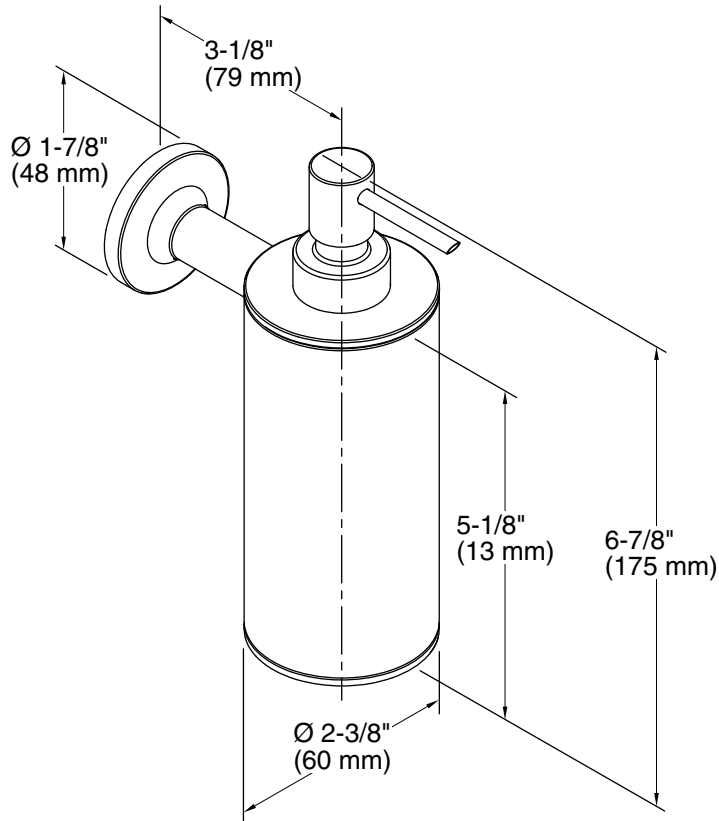

Technical Information

All product dimensions are nominal.

Material: Metal

Notes

Install this product according to the installation guide.