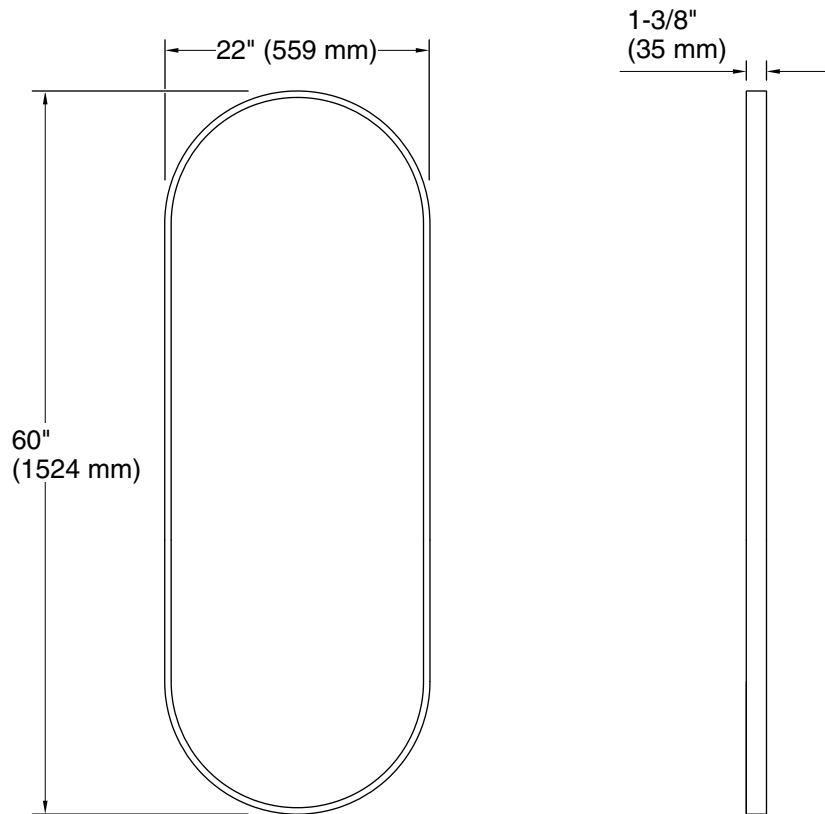

Essential
22" x 60" capsule framed mirror
K-31373

Features

- Clean and timeless design allows for use in any interior space
- Mounts horizontally above a vanity or vertically as a full-length mirror
- Frame maintains a durable, long-lasting finish
- Finishes coordinate with KOHLER® faucet and lighting products

See website for detailed warranty information.

Technical Information

All product dimensions are nominal.

Notes

Install this product according to the installation instructions.