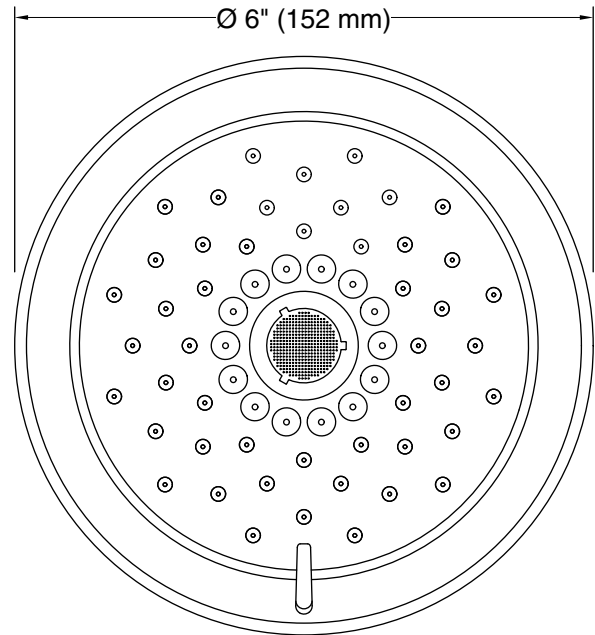

Technical Information

All product dimensions are nominal.

Showerhead/Body Spray:

Rated maximum flow: 1.75 gal/min (6.6 l/min)

Notes

Install this product according to the installation instructions.