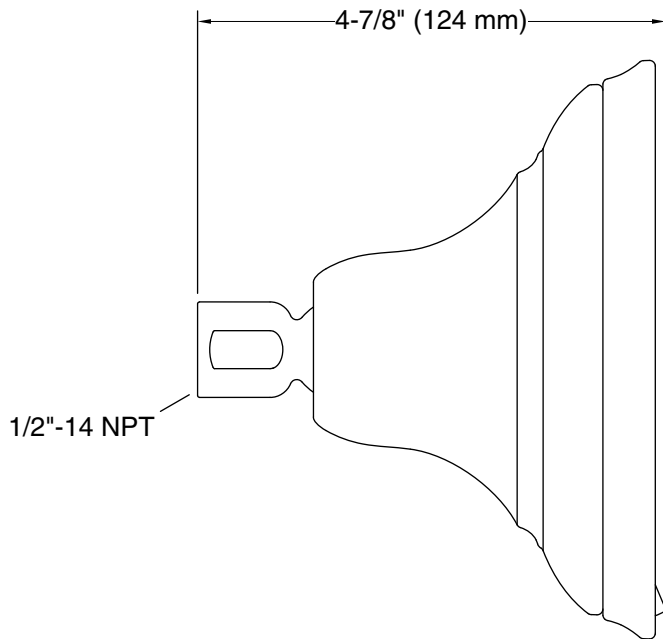

Technical Information

All product dimensions are nominal.

Showerhead/Body Spray:

Rated maximum flow: 1.75 gal/min (6.6 l/min)

Notes

Install this product according to the installation instructions.