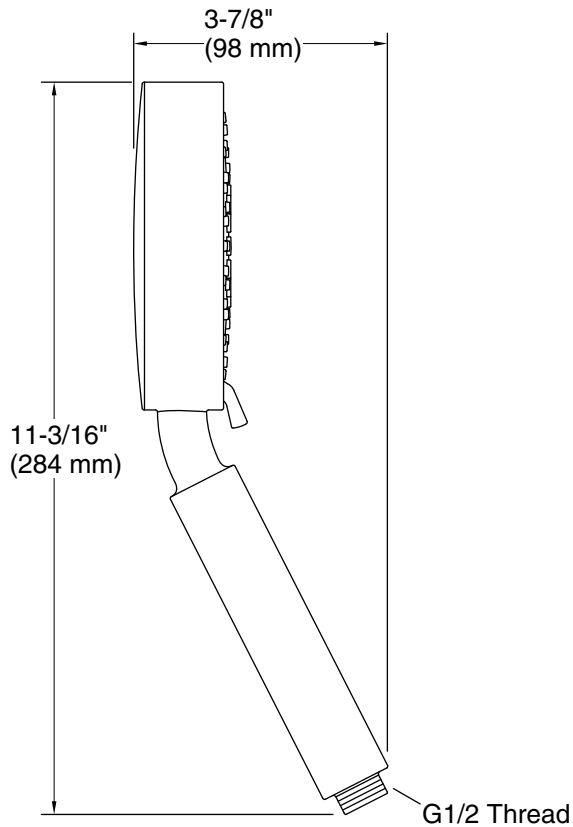

Technical Information

All product dimensions are nominal.

Handshower:

Rated maximum flow: 2.5 gal/min (9.5 l/min)

Notes

Install this product according to the installation instructions.

Plumbing codes require an atmospheric vacuum breaker (such as Kohler Model K-9660) be installed in-line with handshowers. Please consult with local plumbing officials.

ADA, OBC, CSA B651 compliant when installed to the specific requirements of these regulations.