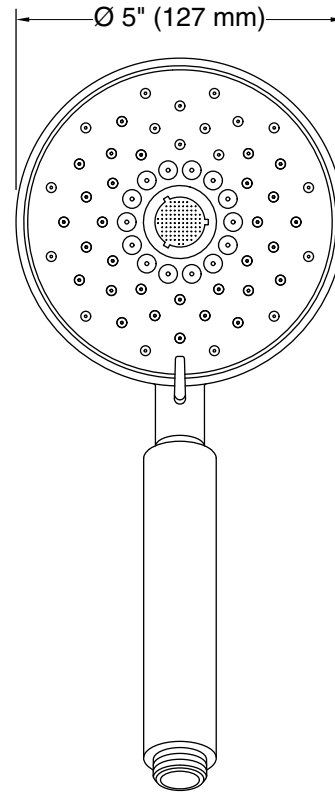

Technical Information

All product dimensions are nominal.

Handshower:

Rated maximum flow: 2.5 gal/min (9.5 l/min)

Notes

Install this product according to the installation instructions.

Plumbing codes require an atmospheric vacuum breaker (such as Kohler Model K-9660) be installed in-line with handshowers. Please consult with local plumbing officials.

ADA, OBC, CSA B651 compliant when installed to the specific requirements of these regulations.