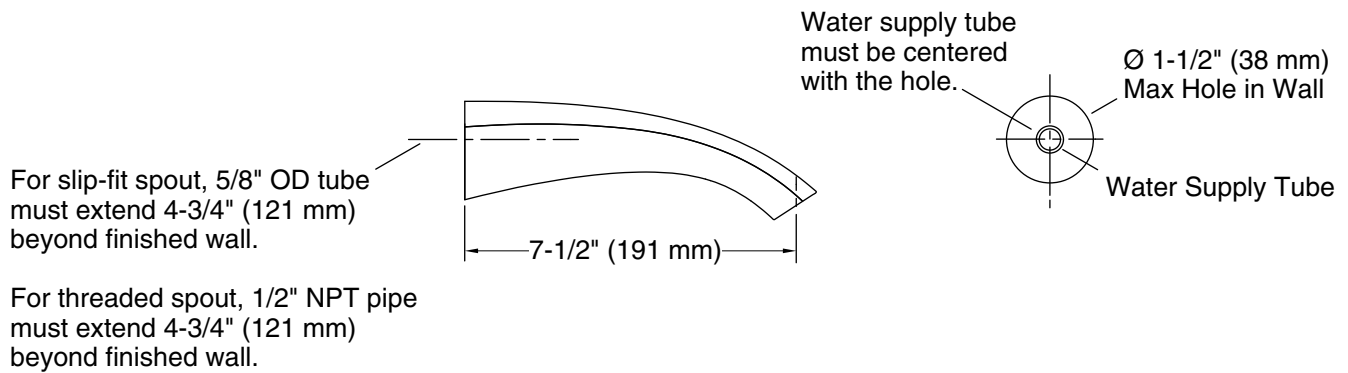

Technical Information

All product dimensions are nominal.

Notes

Install this product according to the installation guide.