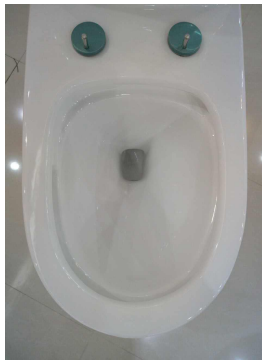

REFERENCE	LX-2094
Grade	A
Fixture	One piece toilet with top button
Dimensions Set	680*365*760mm
Carton Box Size	690*375*810mm
Total weight	N.W.:49.5KG G.W.53.5KG
Shape	Round
Color	White
Water per flush	4/6L
Passageway	S-trap
Water consumption	4/6L
tank capacity	9-10 liters
Fully glazed(Siphon)	yes
Siphonic Jet	yes
Evacuation capacity grams	700gr
Distance between hinges post holes	150mm
Included compinets	Tank fittings and seat cover, rubber flange and screws
Diameter water outlet (trapway slump)	Inside dismeter:50mm Outside dismeter:80mm
Roughing-in	300mm
Seat cover size	465*355mm
Toilet seat material	PP
Seat cover weight	1.70KG
Water inlet dimensions	28mm
Packing	1 carton box
	5 layer carton packing
Qty/40HQ	330PCS

WIDTH: 365MM

HEIGHT: 760MM

LENGTH: 680MM

Sizes are nominal and subject to be changed without prior notice. Tolerance is +/- 2cm.