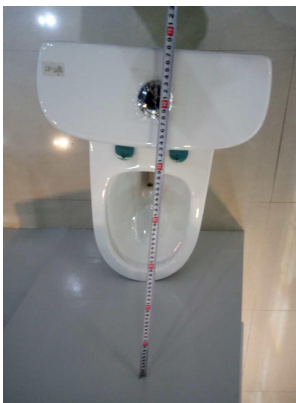

REFERENCE	LX-2094
Grade	A
Fixture	One piece toilet with top button
Dimensions Set	680*365*760mm
Carton Box Size	690*375*810mm
Total weight	N.W.:49.5KG G.W.53.5KG
Shape	Round
Color	White
Water per flush	4/6L
Passageway	S-trap
Water consumption	4/6L
tank capacity	9-10 liters
Fully glazed(Siphon)	yes
Siphonic Jet	yes
Evacuation capacity grams	700gr
Distance between hinges post holes	150mm
Included compinets	Tank fittings and seat cover, rubber flange and screws
Diameter water outlet (trapway slump)	Inside dismeter:50mm Outside dismeter:80mm
Roughing-in	300mm
Seat cover size	465*355mm
Toilet seat material	PP
Seat cover weight	1.70KG
Water inlet dimensions	28mm
Packing	1 carton box
	5 layer carton packing
Qty/40HQ	330PCS

WIDTH: 365MM

HEIGHT: 760MM

LENGTH: 680MM

Sizes are nominal and subject to be changed without prior notice. Tolerance is +/- 2cm.