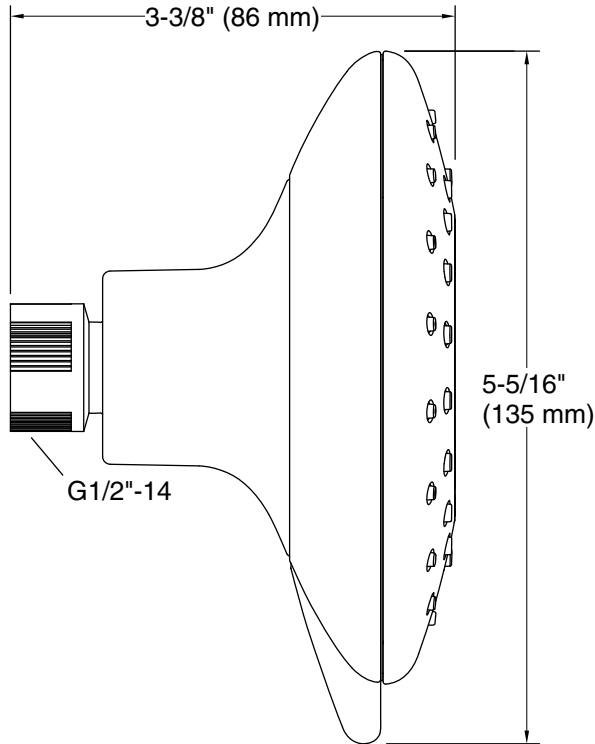

Technical Information

All product dimensions are nominal.

Showerhead/Body Spray:

Rated maximum flow: 1.75 gal/min (6.6 l/min)

Notes

Install this product according to the installation instructions.