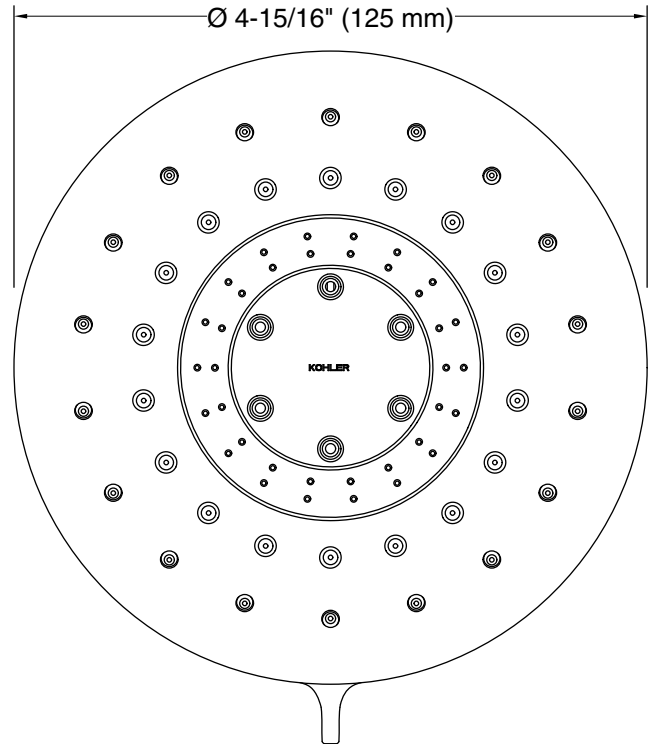

Technical Information

All product dimensions are nominal.

Showerhead/Body Spray:

Rated maximum flow: 1.75 gal/min (6.6 l/min)

Notes

Install this product according to the installation instructions.