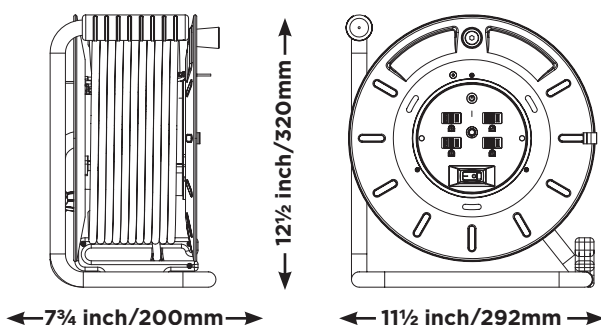

Line Diagrams

North & South American Sales Office

3010 Claymoore Park Dr
Houston, Texas 77043, USA

Tel: +1 281 978 2509
E-mail: us_sales@luceco.com

www.masterplug.com