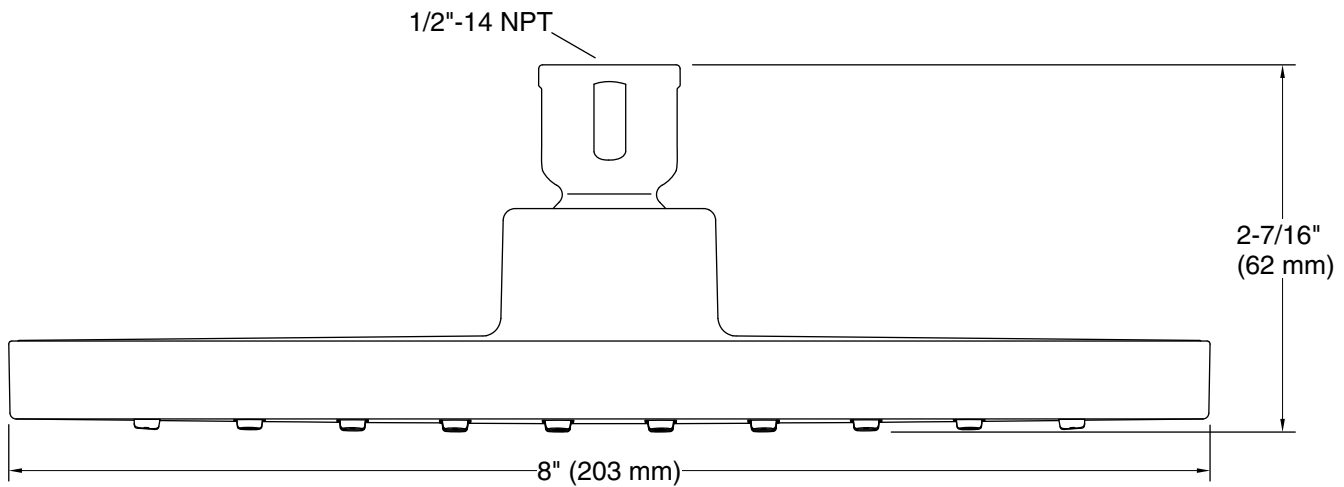

Technical Information

All product dimensions are nominal.

Drain included: No

Showerhead/Body Spray:

Rated maximum flow: 2.5 gal/min (9.5 l/min)

Notes

For use with automatic compensating valves rated at 2.10 gal/min (7.9 l/min) or less.

Install this product according to the installation instructions.