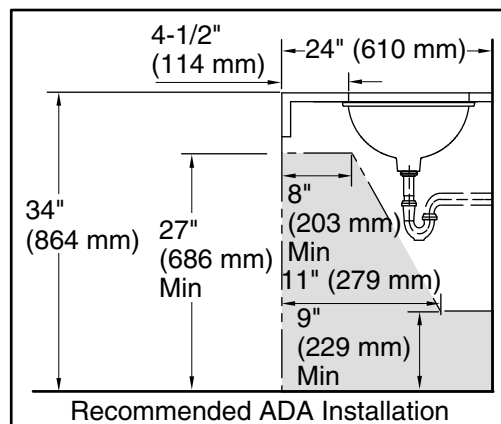

Technical Information

- All product dimensions are nominal.
- Bowl configuration: Single
- Bowl area (Only): Length: 17" (432 mm)
 Width: 14" (356 mm)
 Water depth: 6-3/8" (162 mm)
- Drain hole: 1-3/4" (44 mm)
- Template: 1151011-7, required, included