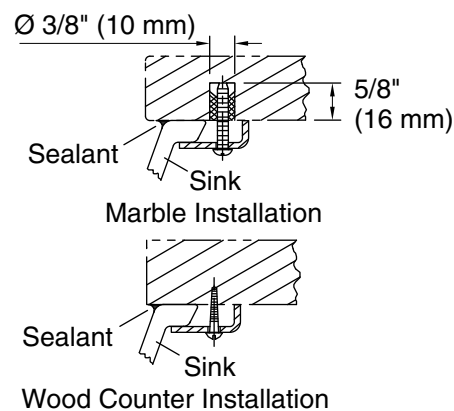

Technical Information

- All product dimensions are nominal.
- Bowl configuration: Single
- Bowl area (Only): Length: 17" (432 mm)
 Width: 14" (356 mm)
 Water depth: 6-3/8" (162 mm)
- Drain hole: 1-3/4" (44 mm)
- Template: 1151011-7, required, included