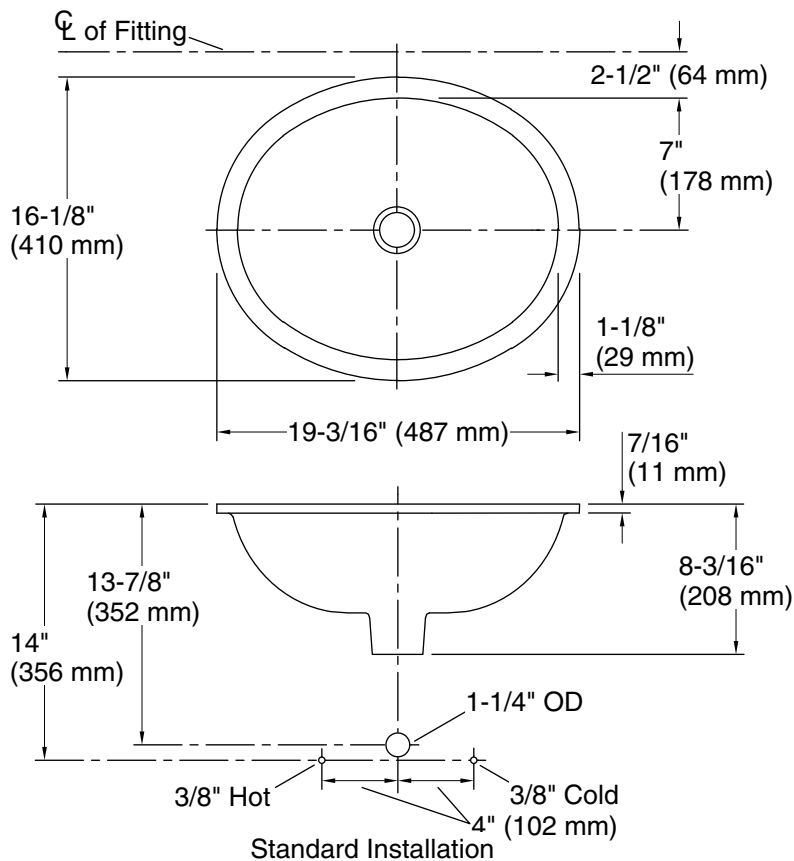

Technical Information

- All product dimensions are nominal.
- Bowl configuration: Single
- Bowl area (Only): Length: 17" (432 mm)
 Width: 14" (356 mm)
 Water depth: 6-3/8" (162 mm)
- Drain hole: 1-3/4" (44 mm)
- Template: 1151011-7, required, included