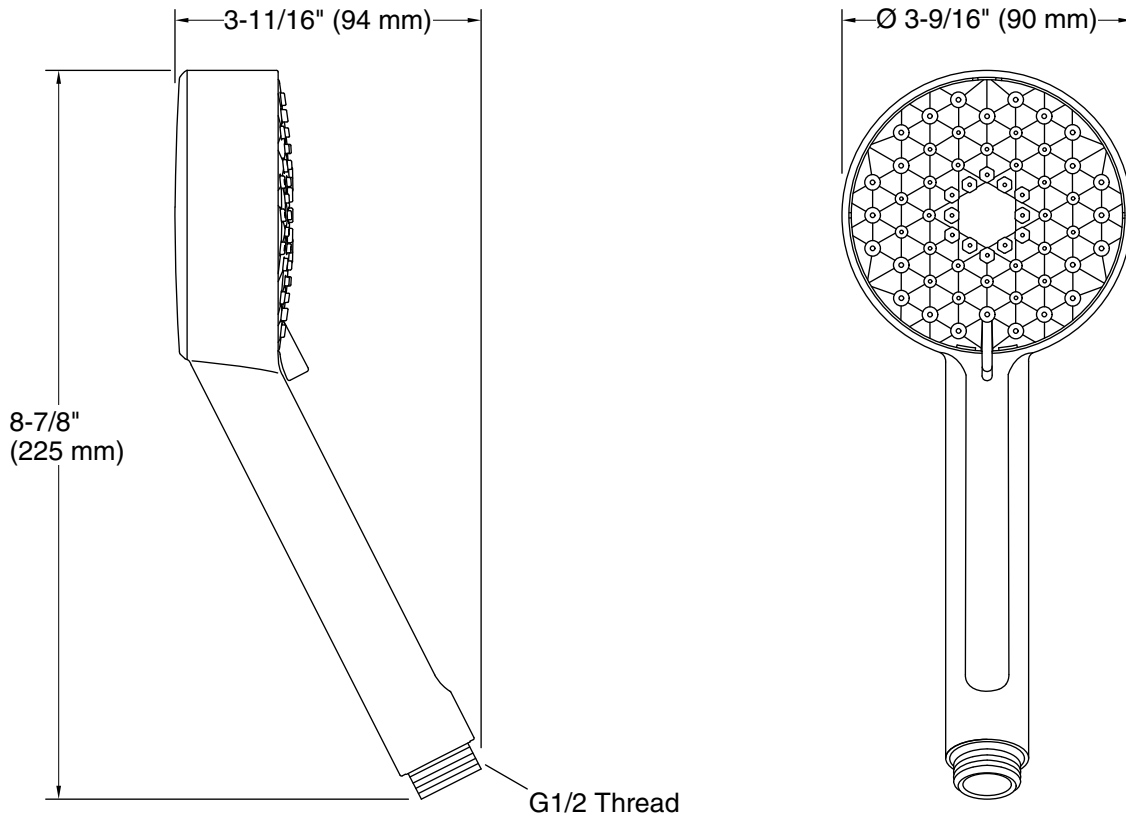

Features

- Handshower features contemporary design
- Advanced spray engine provides three alternate experiences: wide coverage, intense drenching, and targeted spray
- Wide coverage spray produces an encompassing spray for everyday use
- Intense drenching spray delivers a forceful spray ideal for rinsing shampoo from hair
- Targeted spray is a focused stream for targeting sore muscles or use as a utility spray
- Thumb tab allows for a smooth transition between sprays
- Spray nozzles cover full area of sprayhead
- Combination of balance, weight, grip, and angle makes this handshower comfortable and easy to use
- MasterClean™ sprayface features an easy-to-clean surface that withstands mineral buildup and maximizes spray performance
- 1.75 gpm (6.6 lpm) flow rate.
- This product can help a building earn Water Efficiency points in LEED® Green Building Rating System

K-8593 72" Shower Hose

or

K-9514 60" Shower Hose

Recommended Products/Accessories

K-23723 Faucet cleaner

Codes/Standards

ASME A112.18.1/CSA B125.1
DOE - Energy Policy Act 1992
EPA WaterSense®
California Energy Commission (CEC)

Technical Information

All product dimensions are nominal.

Handshower:

Rated maximum flow: 1.75 gal/min (6.6 l/min)

Notes

Install this product according to the installation instructions.

Plumbing codes require approved backflow prevention devices to be installed in-line to handshowers. Please consult with local plumbing officials.