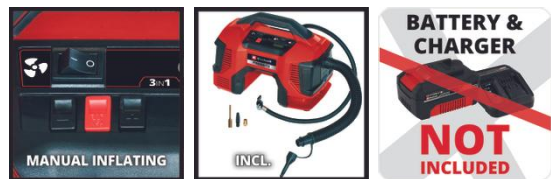

Logistic Data

- Product weight (kg)	2.06
- Gross weight (kg)	2.58
- Dimensions single packaging	300 x 190 x 222 mm
- Pieces per export carton	4 Pieces
- Gross weight of export carton	10.4 kg
- Dimensions export carton	390 x 310 x 460 mm
- Container quantity (20"/40"/40"HC)	1960 / 4200 / 4800